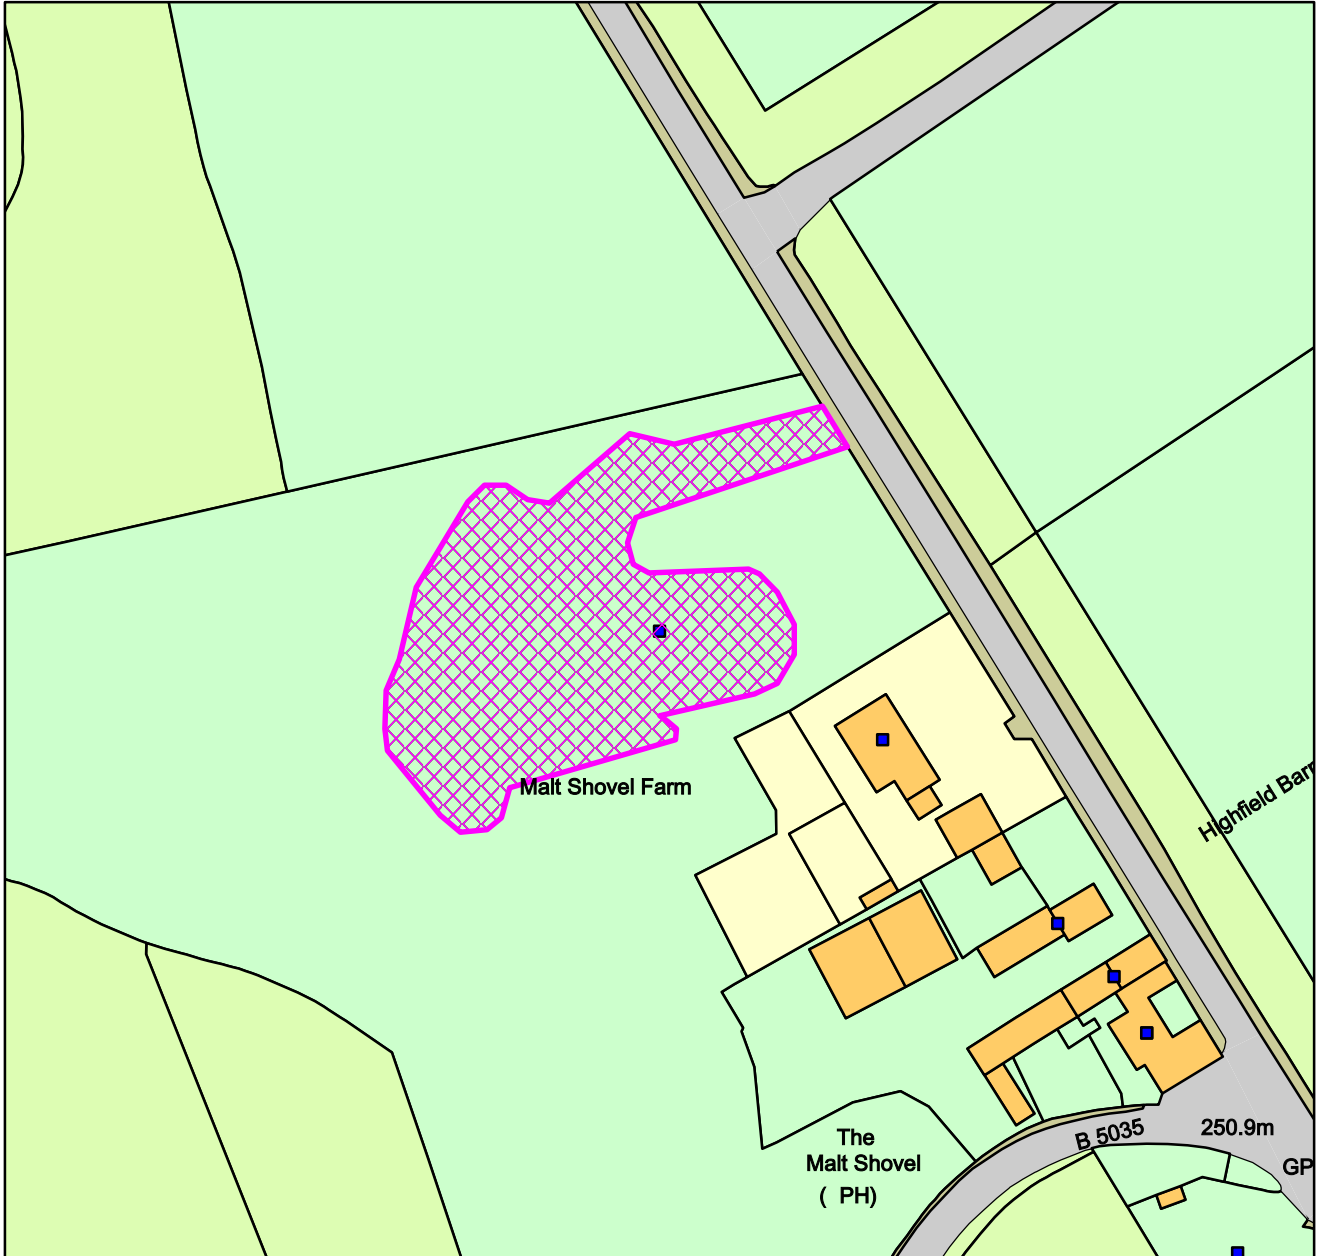

23/01126/FUL

Land Adjacent Highfields, Oakerthorpe Road, Bolehill

Derbyshire Dales DC

1:1,250

Date: 28/03/2024

100019785

Crown Copyright and database rights (2018) Ordnance Survey (100019785)
Derbyshire Dales District Council,
Town Hall, Bank Road, Matlock, Derbyshire DE4 3NN.
Telephone: (01629) 761100.
website :www.derbyshiredales.gov.uk